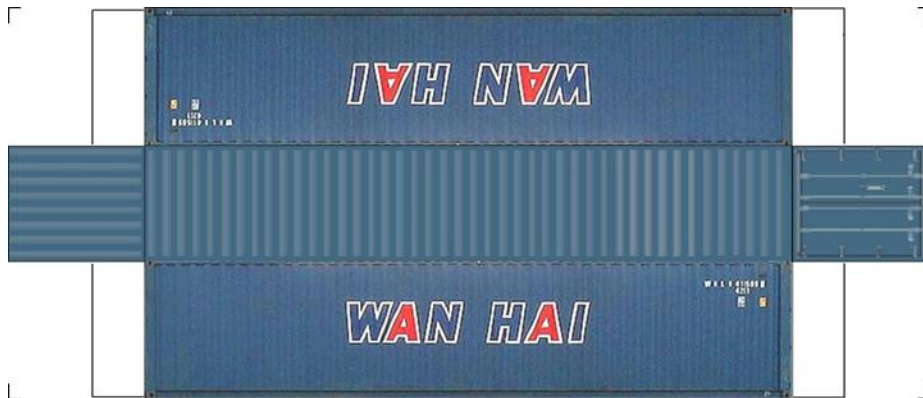

BUILD YOUR OWN (N SCALE) 45ft HIGH CUBE CONTAINERS

[Click to watch instructional video](#)

BUILD YOUR OWN (45ft HIGH CUBE CONTAINERS) N SCALE

Drawn By
www.krafttrains.com