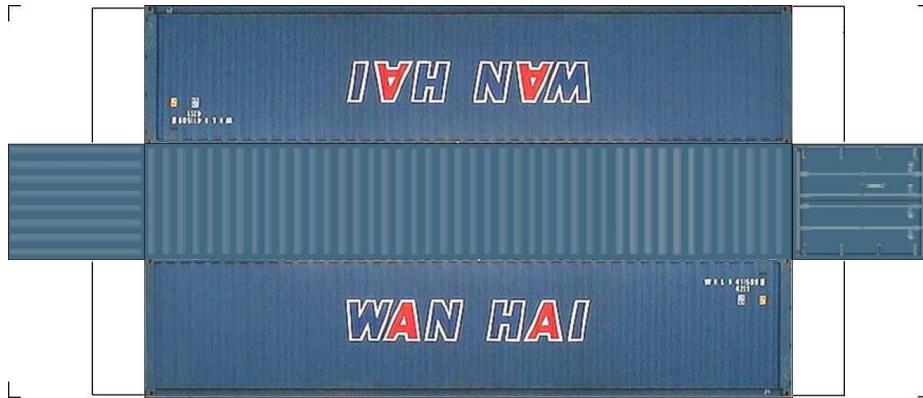

BUILD YOUR OWN (N SCALE) 45ft HIGH CUBE CONTAINERS

[Click to watch instructional video](#)

BUILD YOUR OWN (45ft HIGH CUBE CONTAINERS) N SCALE

Drawn By
www.krafttrains.com